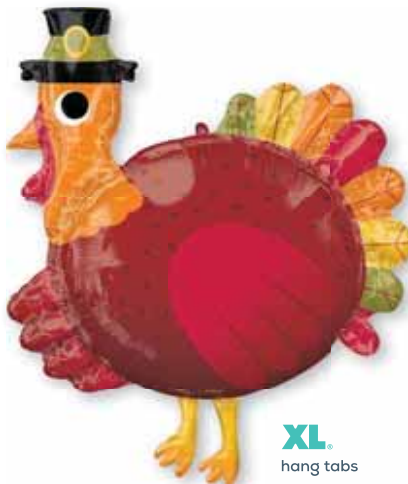

Pilgrim Turkey
SuperShape® XL® P35 44838-01,02
27"/68cm w x 31"/78cm h

XL
hang tabs

pilgrim
turkey!