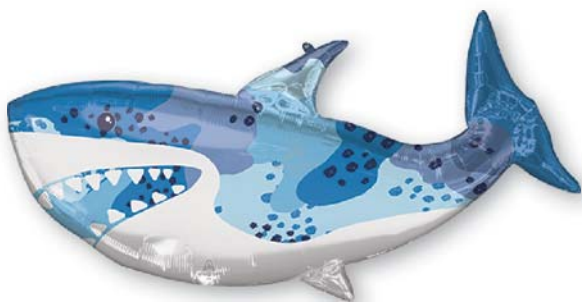

Awesome Party
 SuperSh 39712-02 P35
 27"/68cm w x 22"/55cm h

Rocket Ship
 CI Decor 41193-01 A75
 16"/40cm w x 21"/53cm h

Alien Space Ship Iridescent
 SuperSh 41195-01 P40
 28"/71cm w x 21"/53cm h

Astronaut
 SuperSh 41196-01 P40
 20"/50cm w x 30"/76cm h
 Disponible en Airloonz