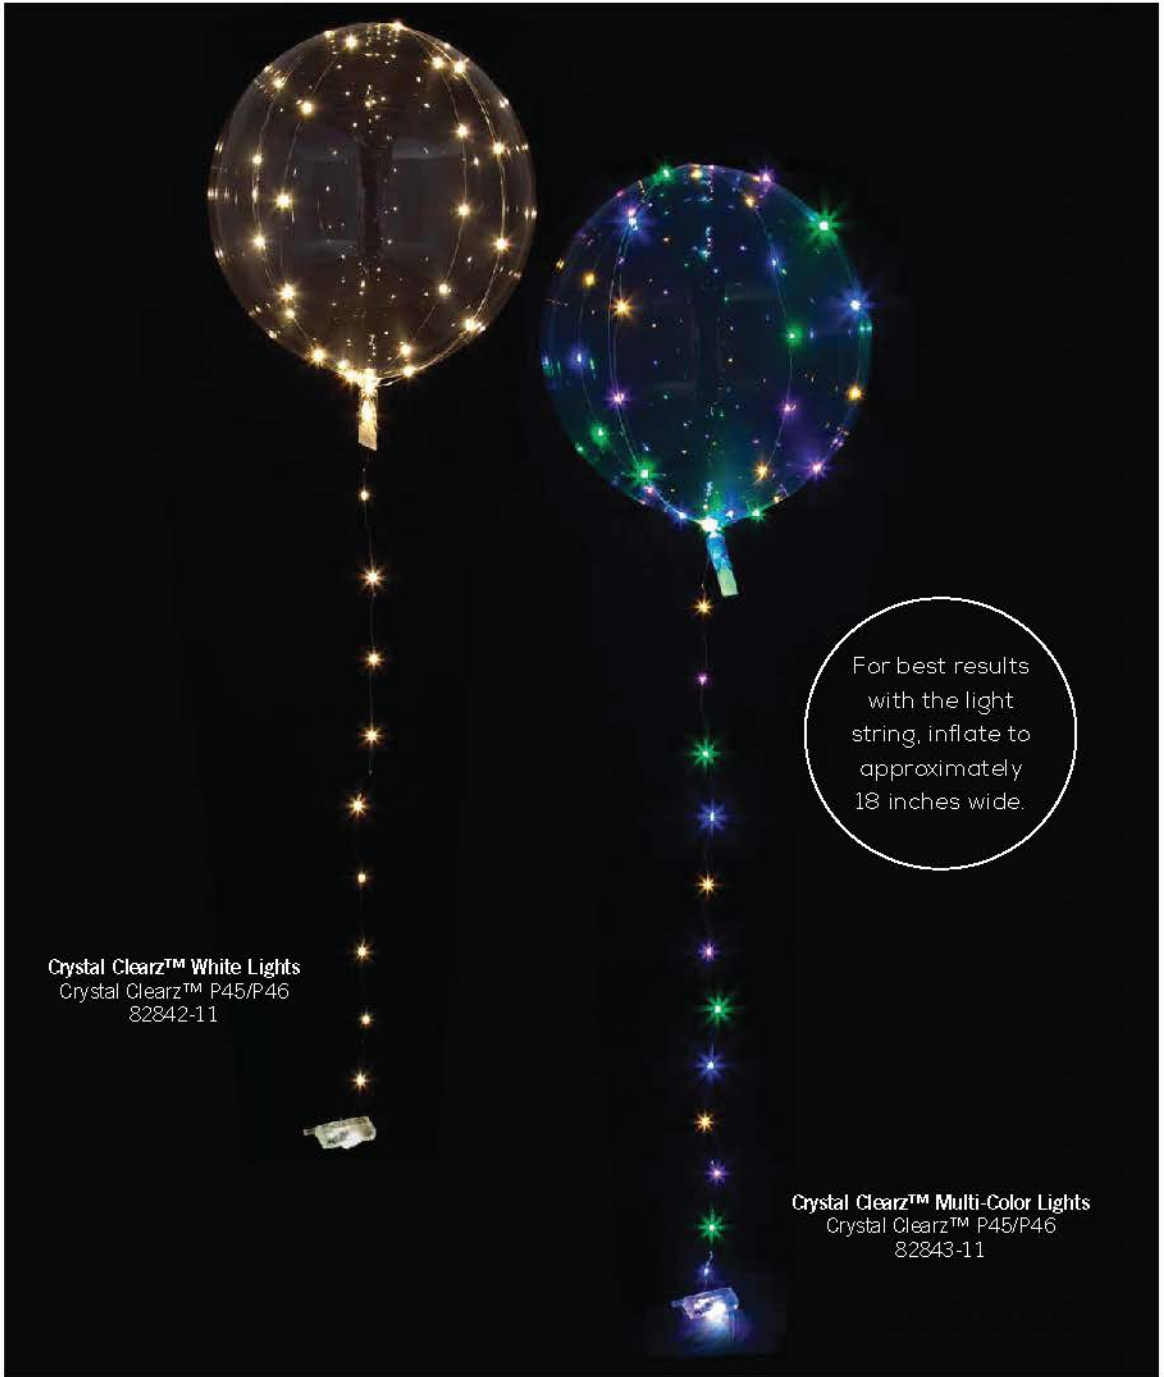

Crystal Clearz™ Petite
Crystal Clearz™ S15
82984-11,02

globe-like shape

inflate with latex regulator
Regular: inflate to 18-20 inches
Petite: inflate to 10-12 inches

float time
approximately
24 - 48 hours

For best results with the light string, inflate to approximately 18 inches wide.

Crystal Clearz™ White Lights
Crystal Clearz™ P45/P46
82842-11

Crystal Clearz™ Multi-Color Lights
Crystal Clearz™ P45/P46
82843-11

Lighted Crystal Clearz™

Light up any occasion with Anagram's new Crystal Clearz™ lighted balloons – crystal clear globe-shaped poly balloons with a self-sealing valve and a string of LED lights. Crystal Clearz™ are pre-stretched and easy to inflate using a latex regulator. Uses 2 AA batteries (not included).