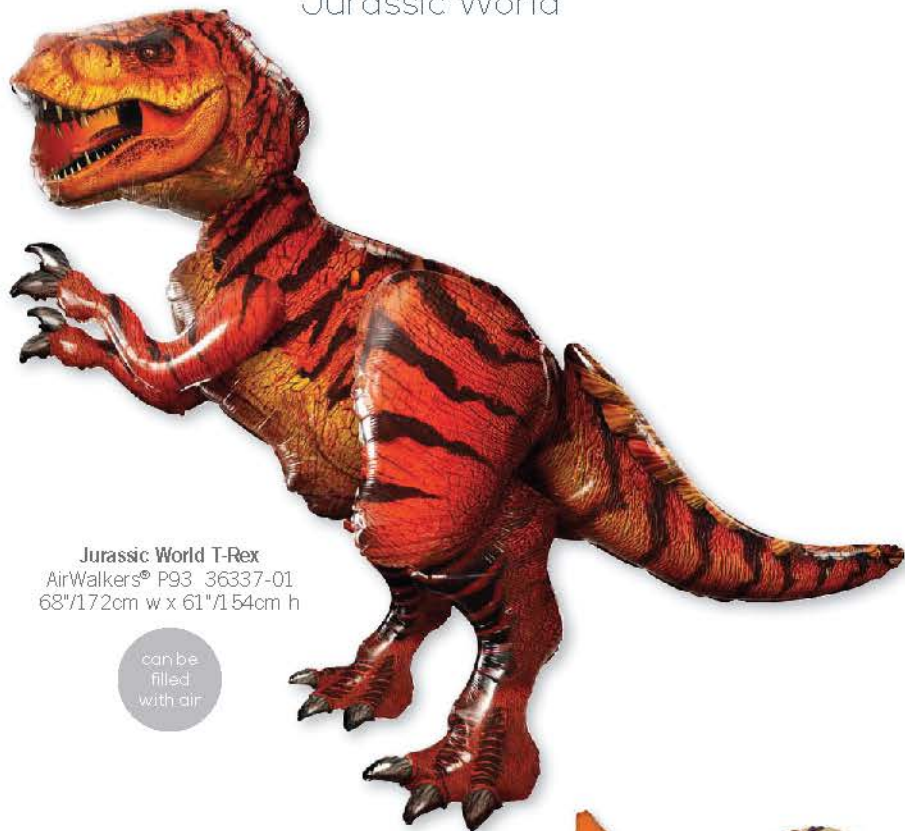

Jurassic World

Jurassic World T-Rex
AirWalkers® P93 36337-01
68"/172cm w x 61"/154cm h

can be
filled
with air