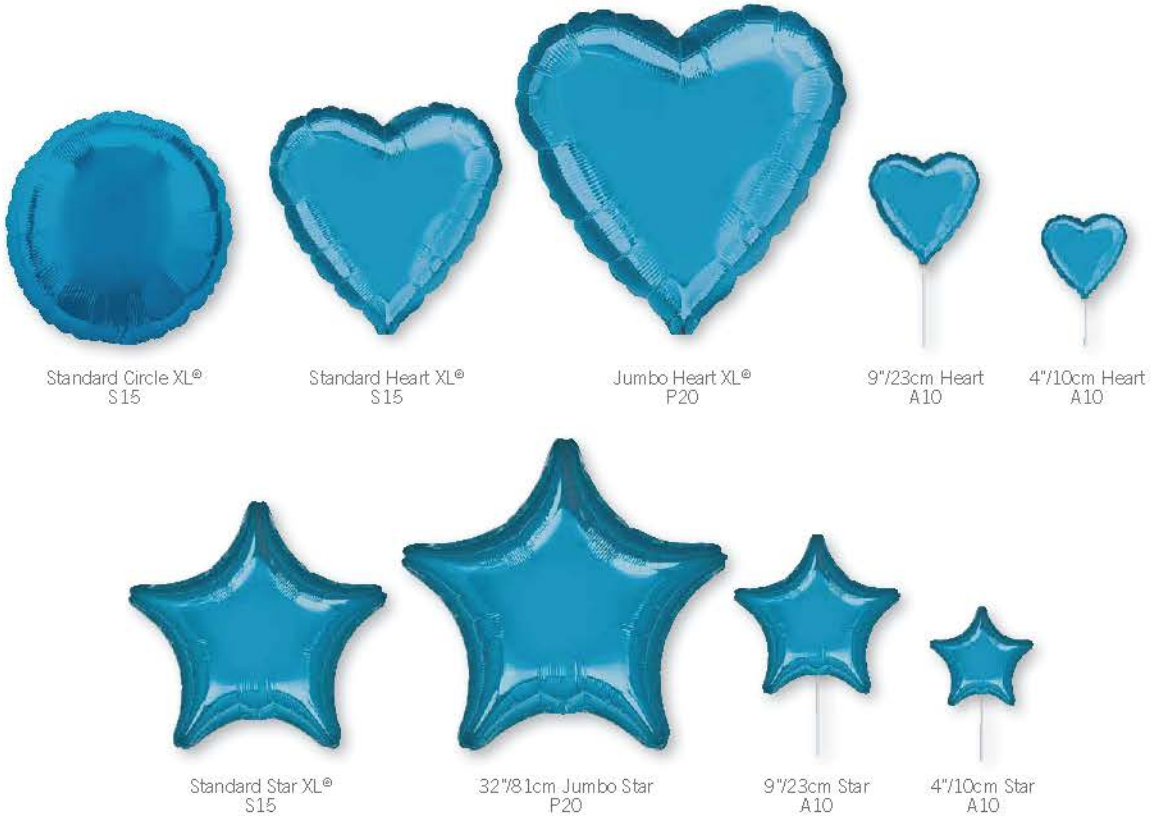

Solid Color Balloons

What's your color? Find it in our expanded range of sizes in Solid Color Balloon circles, stars and hearts.